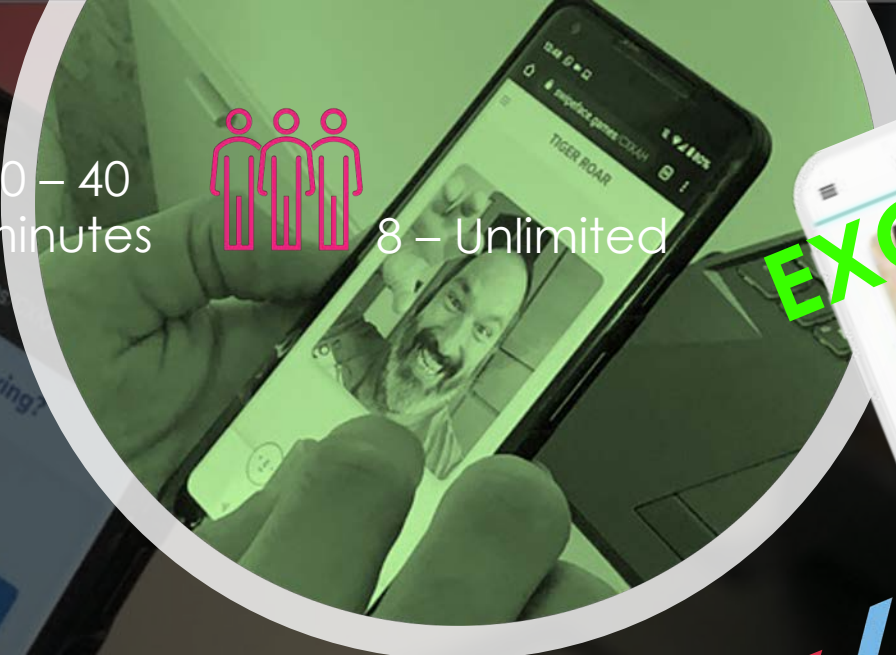

SWIPE FACE

*Quick, fun and ingeniously simple,
Swipe Face is the perfect tool to
kick start virtual meetings*

Key Benefits

- Boost Meeting Energy
- Inclusive Gameplay
- Maintain Connection
- Resourceful Innovation
- Celebrate Diversity
- Brandable Interface

Instant Online
Engagement!

Remote

20 – 40 minutes

8 – Unlimited

Activity Overview

Participants join the meeting platform from a separate device and use the Swipe Face URL on their phones for the game

A charismatic host introduces the rules and user-friendly interface

The first pose is posted and everyone has 30 seconds to compose their selfie

Players are encouraged to creatively interpret each pose criteria

New poses & rounds repeat according to time available

OK

EXCELLENT

GOOD

Players can check out everyone's entries and score them by swiping, left for OK, right for GOOD and UP for excellent!